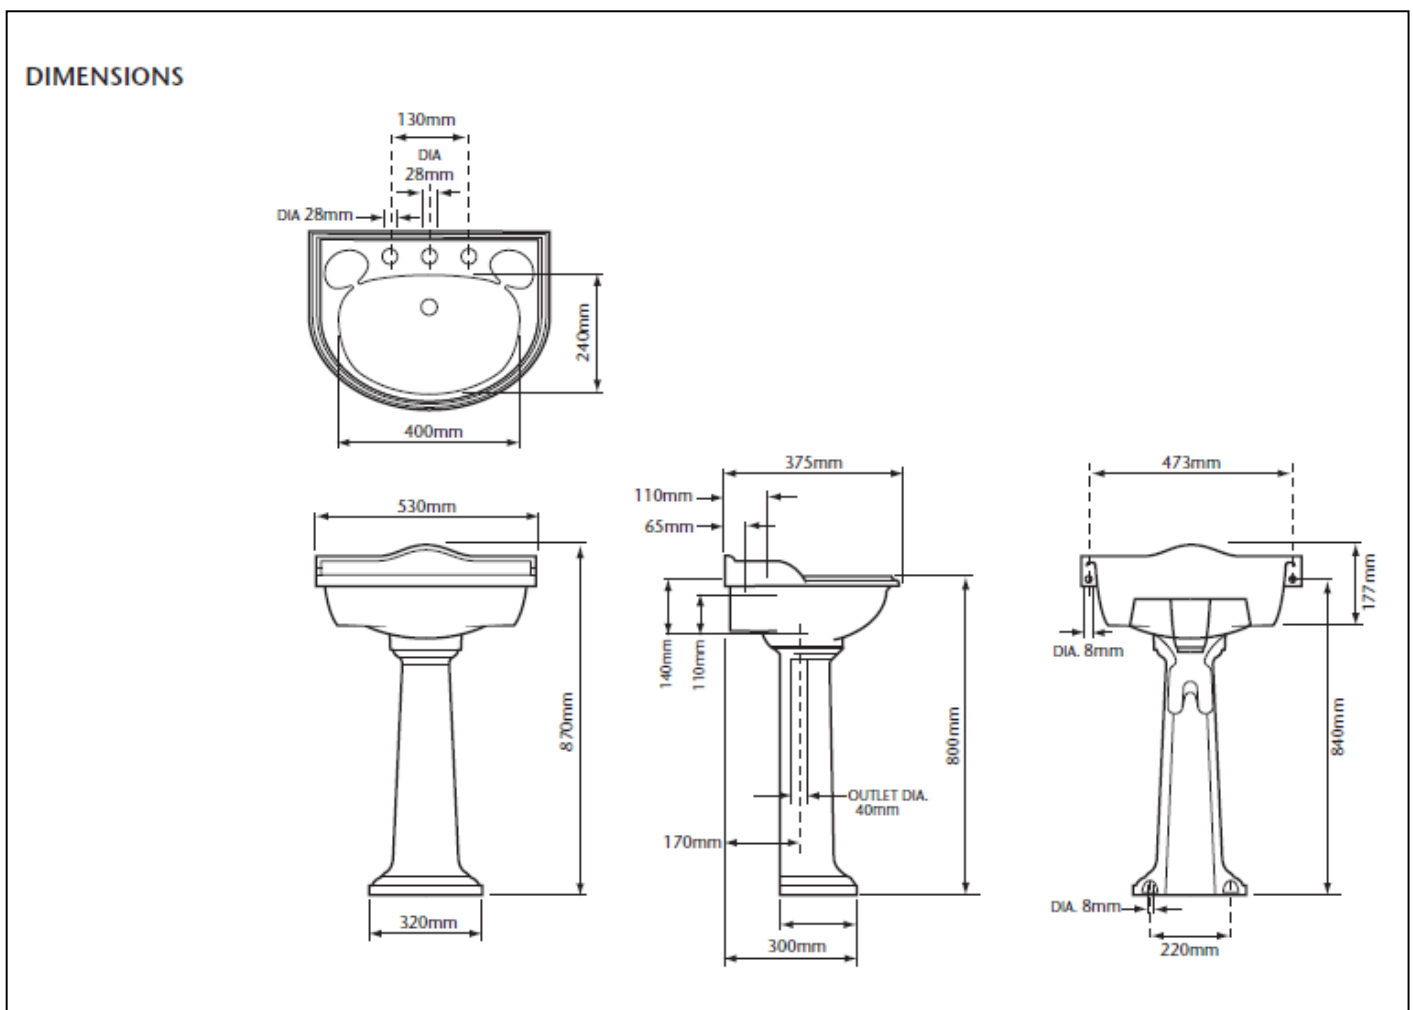

TECHNICAL DATASHEET

Dorchester Cloakroom Basin & Pedestal

Technical Advice:
Guarantee:

For further information please call 0844 701 8503 or email technical@heritagebathrooms.com.
25 years covering manufacturing faults.

Heritage Bathrooms, Unit 6, Albert Road, St. Philips Central, Bristol, BS2 0XJ
Telephone: 0844 701 8501 Facsimile: 0844 701 8502
Web Site: www.heritagebathrooms.com Email: technical@heritagebathrooms.com

24hr
delivery to showroom

25
YEAR
GUARANTEE

D2

The information contained on this page was correct at date of issue. Fitting dimensions are provided as a guide only. Some variation may occur due to manufacturing tolerances. Heritage Bathrooms pursues a policy of continuing improvement in design and performance of its products and so reserves the right to change specifications without prior notice.