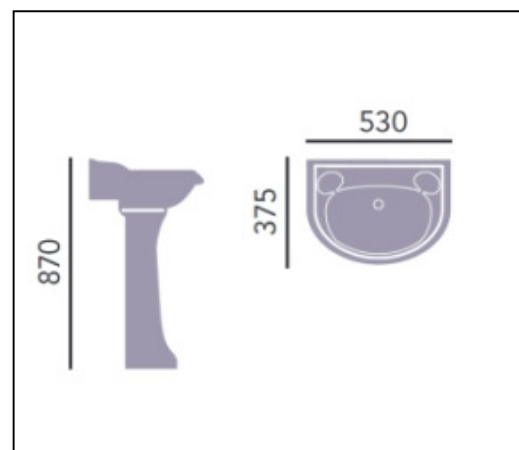

Technical Advice: For further information please call 0844 701 8503 or email technical@heritagebathrooms.com.
Guarantee: 25 years covering manufacturing faults.

Heritage Bathrooms, Unit 6, Albert Road, St. Philips Central, Bristol, BS2 0XJ
Telephone: 0844 701 8501 Facsimile: 0844 701 8502
Web Site: www.heritagebathrooms.com Email: technical@heritagebathrooms.com

delivery to showroom

D2

The information contained on this page was correct at date of issue. Fitting dimensions are provided as a guide only. Some variation may occur due to manufacturing tolerances. Heritage Bathrooms pursues a policy of continuing improvement in design and performance of its products and so reserves the right to change specifications without prior notice.