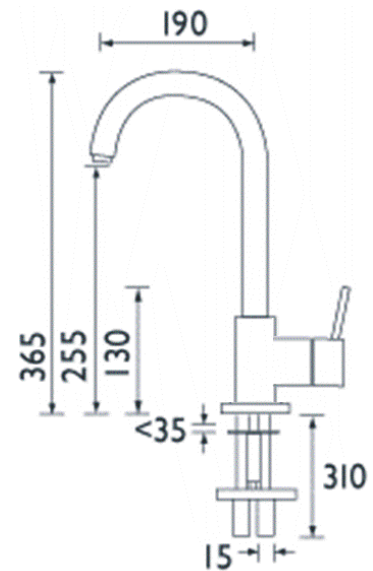

TECHNICAL DATASHEET

BRISTAN

PRISM

PRISM MONOBLOC SINK MIXER

Product Specification

Product Code:	PM SNK C
Finish:	Chrome plated
Product Type:	Contemporary
Construction:	Body is of brass construction and is designed to conform to BS EN 817
Cartridge Type:	35 ceramic disc cartridge
Supply:	Suitable for all plumbing systems
Inlet Connections:	M10 x 15mm screw-in flexi connection tail pipes
Water Pressure:	Min 0.2 bar, Max 8.0 bar

Additional Information

- Supplied with two non-return valves.
- Supplied with metal handle.
- Chrome plated to BS EN 248.

Technical Advice: For further information please call 0844 7016273 or email customercare@bristan.com
Guarantee: 5 years covering manufacturing faults

Compliance/Approvals

Flow Rates (litres per minute)

System Pressure	0.2bar	0.5bar	1bar	2bar	3bar	5bar
PM SNK C (mixed)	3.3	6.6	9.9	14.5	18.0	23.4