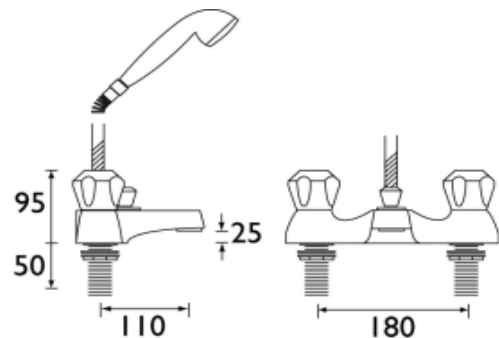

TECHNICAL DATA SHEET

BRISTAN

CLUB

CLUB LUXURY BATH SHOWER MIXER

Product Specification

Product Code:	VAC LBSM C MT, VAC LBSM C NH
Finishes:	Chrome
Product Type:	Contemporary
Construction:	Tap bodies are of all brass construction
Valve Type:	1/2" Standard valve
Supply:	Suitable for all plumbing systems, preferably balanced
Inlet Connections:	3/4" BSP
Water Pressure:	Min 0.2 bar Max. 7.0 bar

Additional Information

- Supplied with metal heads
- Supplied with 1.5m hose, handset and wall bracket
- Supplied with metal backnuts
- Chrome plated to BS EN 248
- VAC LBSM C NH – (supplied with no heads)

1500mm HOSE, HANDSET & WALL BRACKET

Technical Advice: For further information please call 0844 7016273
or email customer care@bristan.com

Guarantee: 5 years covering manufacturing faults.

Flow Rates (litres per minute)