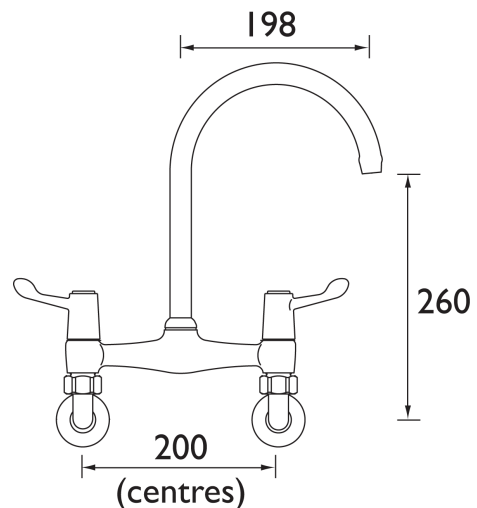

VALUE LEVER

VALUE LEVER WALL MOUNTED BRIDGE SINK MIXER WITH 3" LEVERS (ALSO AVAILABLE WITH 6" LEVERS)

Product Specification

Product Code:	VAL WMBRSM C CD, VAL WMBRSM C 6 CD
Finishes:	Chrome
Product Type:	Contemporary
Construction:	Tap bodies are of all brass construction
Valve Type:	¼ Turn ½" ceramic disc valve
Supply:	Suitable for all plumbing systems, preferably balanced
Inlet Connections:	½" BSP
Water Pressure:	Min 0.2 bar, Max. 7.0 bar

Additional Information

- Dual flow
- VAL WMBRSM C CD supplied with 3" (76mm) metal levers
- Supplied with metal back nuts
- VAL WMBRSM C 6 CD supplied with 6" (152mm) metal levers
- Chrome plated to BS EN 248