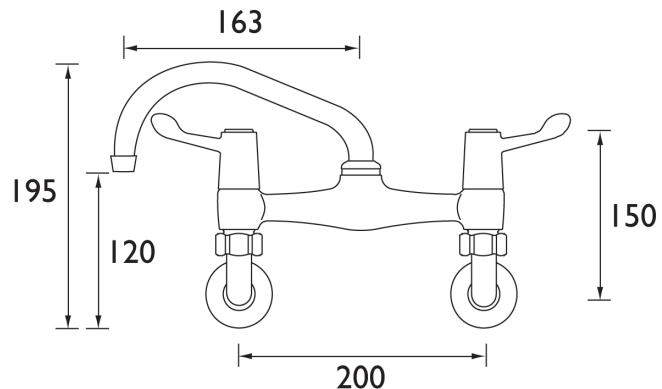

VALUE LEVER

VALUE LEVER WALL MOUNTED SINK MIXER WITH 3" LEVERS

Product Specification

Product Code:	VAL WMSNK C CD
Finishes:	Chrome
Product Type:	Contemporary
Construction:	Tap bodies are of all brass construction
Valve Type:	¼ Turn ½" ceramic disc valve
Supply:	Suitable for all plumbing systems, preferably balanced
Inlet Connections:	½" BSP
Water Pressure:	Min 0.2 bar, Max. 7.0 bar

Additional Information

- Dual flow
- Supplied with 3" (76mm) metal levers
- Supplied with metal back nuts
- Chrome plated to BS EN 248

Technical Advice: For further information please call 0844 7016273 or email customercare@bristan.com
Guarantee: 5 years covering manufacturing faults

Compliance/Approvals

WRAS: Certificate No.: 0910008

Flow Rates (litres per minute)

System Pressure	0.2bar	0.4bar	1bar	2bar	3bar	5bar
Wall Mounted Sink Mixer	8.9	12.9	19.5	28.5	34.9	45.0