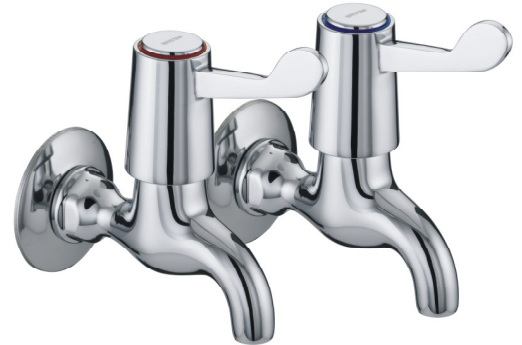

TECHNICAL DATASHEET

BRISTAN

Value Lever Range

Value Lever Bib Taps Chrome with 3" Levers (also available with 6" Levers).

Product Specification

Product Code:	VAL BIB C CD, VAL BIB C 6 CD
Finishes:	Chrome
Product Type:	Contemporary
Construction:	Taps bodies are of all brass construction
Cartridge/Valve Type:	¼ turn ½" Ceramic Disc Valve
Supply:	Suitable for all plumbing systems, ideally balanced.
Inlet Connections:	½" BSP
Water Pressure	Min 0.2 bar, Max 7.0 bar

Additional Information

- VAL BIB C CD supplied with 3" (76mm) Metal Levers
- Chrome plated to BS EN 248
- VAL BIB C 6 CD supplied with 6" (152mm) Metal Levers

Technical Advice: For further information please call 0844 7016273 or email customercontact@bristan.com