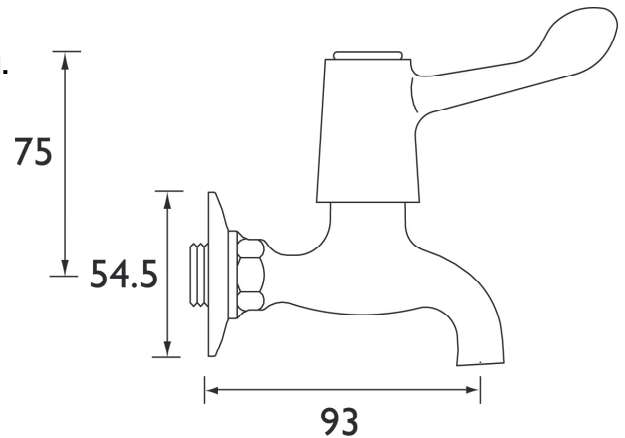

TECHNICAL DATASHEET

BRISTAN

Value Lever Range

Value Lever Bib Taps Chrome with 3" Levers (also available with 6" Levers).

Product Specification

Product Code:	VAL BIB C CD, VAL BIB C 6 CD
Finishes:	Chrome
Product Type:	Contemporary
Construction:	Taps bodies are of all brass construction
Cartridge/Valve Type:	¼ turn ½" Ceramic Disc Valve
Supply:	Suitable for all plumbing systems, ideally balanced.
Inlet Connections:	½" BSP
Water Pressure	Min 0.2 bar, Max 7.0 bar

Additional Information

- VAL BIB C CD supplied with 3" (76mm) Metal Levers
- Chrome plated to BS EN 248
- VAL BIB C 6 CD supplied with 6" (152mm) Metal Levers

Technical Advice: For further information please call 0844 7016273 or email customercontact@bristan.com