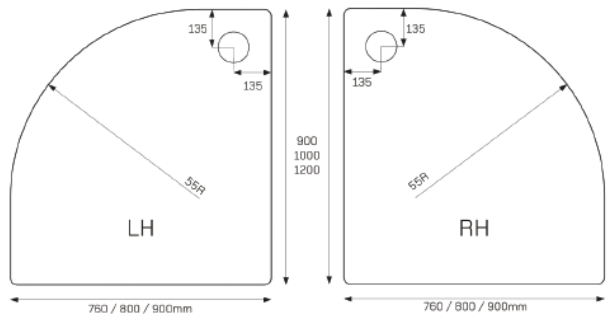

JTFUSION™
Rectangle

- 4 1400x700mm
- 4 1400x800mm ■■
- 4 1400x900mm ■■

JTFUSION™
Rectangle

- 4 1500x700mm ■■
- 4 1500x760mm
- 4 1500x800mm
- 4 1500x900mm ■■

JTFUSION™
Rectangle

- 4 1600x700mm ■■
- 4 1600x760mm
- 4 1600x800mm ■■
- 4 1600x900mm ■■

JTFUSION™
Rectangle

- 4 1700x700mm
- 4 1700x760mm
- 4 1700x800mm
- 4 1700x900mm ■■

JTFUSION™
Quadrant

- 1 800x800mm ■■
- 1 900x900mm ■■
- 1 1000x1000mm

JTFUSION™
Offset Quadrant

- 2 900x760mm
- 2 1000x800mm
- 2 1200x800mm
- 2 1200x900mm

JTFUSION™
Leg Cross Section

JTFUSION™
Leg Detail

- 45mm High
- Internal Depth 10-25mm
- Shoulder Width 52mm
- Leg Adjustment 87-140mm