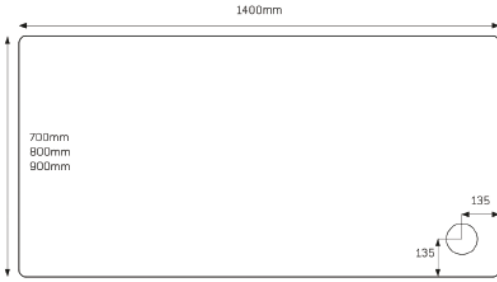

JTFUSION™ Rectangle

- ④ 1200x700mm
- ④ 1200x760mm ■●
- ④ 1200x800mm ■●
- ④ 1200x900mm ■●
- ④ 1300x800mm

JTFUSION™ Rectangle

- ③ 1000x700mm ■●
- ③ 1000x760mm
- ③ 1000x800mm ■●
- ③ 1000x900mm ■●

JTFUSION™ Rectangle

- ③ 1100x760mm
- ③ 1100x800mm
- ③ 1100x900mm

JTFUSION™ Key

- Available with Upstands
- Available with Concealed Waste and Concealed Waste with Upstands

JTFUSION™ Riser Kits

Available for all trays

- ① 1000mm Quad
- ② 1200mm Offset Quad
- ③ 1200x900mm
- ④ 1700x1000mm

JTFUSION™
Rectangle

- 4 1400x700mm
- 4 1400x800mm ■■
- 4 1400x900mm ■■

JTFUSION™
Rectangle

- 4 1500x700mm ■■
- 4 1500x760mm
- 4 1500x800mm
- 4 1500x900mm ■■

JTFUSION™
Rectangle

- 4 1600x700mm ■■
- 4 1600x760mm
- 4 1600x800mm ■■
- 4 1600x900mm ■■

JTFUSION™
Rectangle

- 4 1700x700mm
- 4 1700x760mm
- 4 1700x800mm
- 4 1700x900mm ■■

JTFUSION™
Quadrant

- 1 800x800mm ■■
- 1 900x900mm ■■
- 1 1000x1000mm

JTFUSION™
Offset Quadrant

- 2 900x760mm
- 2 1000x800mm
- 2 1200x800mm
- 2 1200x900mm