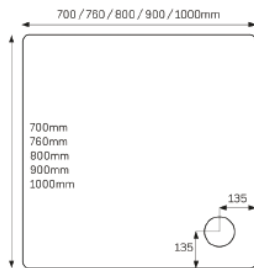

JTFUSION™ Rectangle with concealed waste

JTFUSION™ Square

- ③ 700x700mm ■●
- ③ 760x760mm ■●
- ③ 800x800mm ■●
- ③ 900x900mm ■●
- ④ 1000x1000mm

JTFUSION™ Rectangle

- ③ 800x700mm ■●
- ③ 900x700mm ■●
- ③ 900x760mm ■●
- ③ 900x800mm ■●

JTFUSION™ Rectangle

- ④ 1200x700mm
- ④ 1200x760mm ■●
- ④ 1200x800mm ■●
- ④ 1200x900mm ■●
- ④ 1300x800mm

JTFUSION™ Rectangle

- ③ 1000x700mm ■●
- ③ 1000x760mm
- ③ 1000x800mm ■●
- ③ 1000x900mm ■●

JTFUSION™ Rectangle

JTFUSION™
Rectangle

- 4 1700x700mm
- 4 1700x760mm
- 4 1700x800mm
- 4 1700x900mm ■■

JTFUSION™
Quadrant

- 1 800x800mm ■■
- 1 900x900mm ■■
- 1 1000x1000mm

JTFUSION™
Offset Quadrant

- 2 900x760mm
- 2 1000x800mm
- 2 1200x800mm
- 2 1200x900mm

JTFUSION™
Leg Cross Section

JTFUSION™
Leg Detail

- 45mm High
- Internal Depth 10-25mm
- Shoulder Width 52mm
- Leg Adjustment 87-140mm