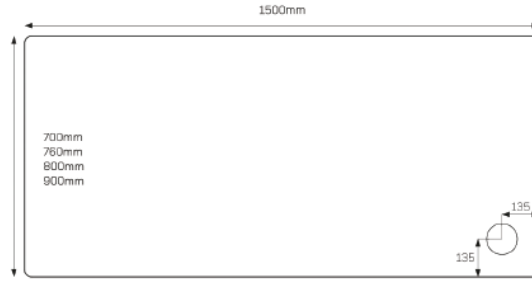

JTFUSION™ Rectangle

- ④ 1200x700mm
- ④ 1200x760mm ■●
- ④ 1200x800mm ■●
- ④ 1200x900mm ■●
- ④ 1300x800mm

JTFUSION™ Rectangle

- ③ 1000x700mm ■●
- ③ 1000x760mm
- ③ 1000x800mm ■●
- ③ 1000x900mm ■●

JTFUSION™ Rectangle

- ③ 1100x760mm
- ③ 1100x800mm
- ③ 1100x900mm

JTFUSION™ Key

- Available with Upstands
- Available with Concealed Waste and Concealed Waste with Upstands

JTFUSION™ Riser Kits

Available for all trays

- ① 1000mm Quad
- ② 1200mm Offset Quad
- ③ 1200x900mm
- ④ 1700x1000mm

JTFUSION™
Rectangle

- 4 1400x700mm
- 4 1400x800mm ■■
- 4 1400x900mm ■■

JTFUSION™
Rectangle

- 4 1500x700mm ■■
- 4 1500x760mm
- 4 1500x800mm
- 4 1500x900mm ■■

JTFUSION™
Rectangle

- 4 1600x700mm ■■
- 4 1600x760mm
- 4 1600x800mm ■■
- 4 1600x900mm ■■

JTFUSION™
Rectangle

- 4 1700x700mm
- 4 1700x760mm
- 4 1700x800mm
- 4 1700x900mm ■■

JTFUSION™
Quadrant

- 1 800x800mm ■■
- 1 900x900mm ■■
- 1 1000x1000mm

JTFUSION™
Offset Quadrant

- 2 900x760mm
- 2 1000x800mm
- 2 1200x800mm
- 2 1200x900mm