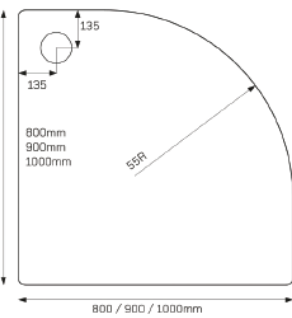

JTFUSION™ Rectangle

- ④ 1200x700mm
- ④ 1200x760mm ■●
- ④ 1200x800mm ■●
- ④ 1200x900mm ■●
- ④ 1300x800mm

JTFUSION™ Rectangle

- ③ 1000x700mm ■●
- ③ 1000x760mm
- ③ 1000x800mm ■●
- ③ 1000x900mm ■●

JTFUSION™ Rectangle

JTFUSION™
Rectangle

- 4 1400x700mm
- 4 1400x800mm ■■
- 4 1400x900mm ■■

JTFUSION™
Rectangle

- 4 1500x700mm ■■
- 4 1500x760mm
- 4 1500x800mm
- 4 1500x900mm ■■

JTFUSION™
Rectangle

- 4 1600x700mm ■■
- 4 1600x760mm
- 4 1600x800mm ■■
- 4 1600x900mm ■■

JTFUSION™
Rectangle

- 4 1700x700mm
- 4 1700x760mm
- 4 1700x800mm
- 4 1700x900mm ■■

JTFUSION™
Quadrant

- 1 800x800mm ■■
- 1 900x900mm ■■
- 1 1000x1000mm

JTFUSION™
Offset Quadrant

- 2 900x760mm
- 2 1000x800mm
- 2 1200x800mm
- 2 1200x900mm

JTFUSION™
Leg Cross Section

JTFUSION™
Leg Detail

- 45mm High
- Internal Depth 10-25mm
- Shoulder Width 52mm
- Leg Adjustment 87-140mm