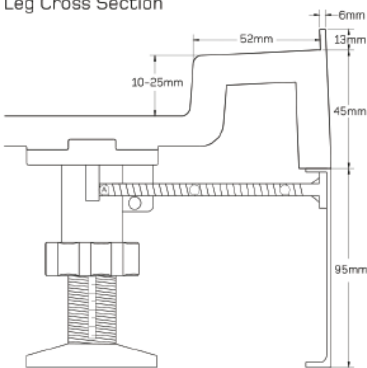

JTFUSION™
Rectangle

- 4 1400x700mm
- 4 1400x800mm ■■
- 4 1400x900mm ■■

JTFUSION™
Rectangle

- 4 1500x700mm ■■
- 4 1500x760mm
- 4 1500x800mm
- 4 1500x900mm ■■

JTFUSION™
Rectangle

- 4 1600x700mm ■■
- 4 1600x760mm
- 4 1600x800mm ■■
- 4 1600x900mm ■■

JTFUSION™
Rectangle

- 4 1700x700mm
- 4 1700x760mm
- 4 1700x800mm
- 4 1700x900mm ■■

JTFUSION™
Quadrant

- 1 800x800mm ■■
- 1 900x900mm ■■
- 1 1000x1000mm

JTFUSION™
Offset Quadrant

- 2 900x760mm
- 2 1000x800mm
- 2 1200x800mm
- 2 1200x900mm

JTFUSION™
Leg Cross Section

JTFUSION™
Leg Detail

- 45mm High
- Internal Depth 10-25mm
- Shoulder Width 52mm
- Leg Adjustment 87-140mm