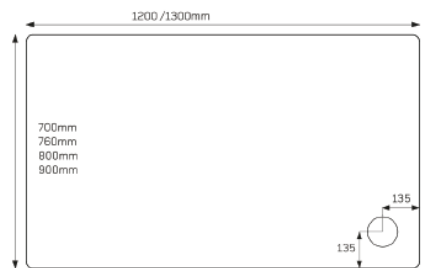

JTFUSION™ Rectangle with concealed waste

JTFUSION™ Square

- ③ 700x700mm ■●
- ③ 760x760mm ■●
- ③ 800x800mm ■●
- ③ 900x900mm ■●
- ④ 1000x1000mm

JTFUSION™ Rectangle

- ③ 800x700mm ■●
- ③ 900x700mm ■●
- ③ 900x760mm ■●
- ③ 900x800mm ■●

JTFUSION™ Rectangle

- ④ 1200x700mm
- ④ 1200x760mm ■●
- ④ 1200x800mm ■●
- ④ 1200x900mm ■●
- ④ 1300x800mm

JTFUSION™ Rectangle

- ③ 1000x700mm ■●
- ③ 1000x760mm
- ③ 1000x800mm ■●
- ③ 1000x900mm ■●

JTFUSION™ Rectangle

JTFUSION™
Rectangle

- 4 1700x700mm
- 4 1700x760mm
- 4 1700x800mm
- 4 1700x900mm ■■

JTFUSION™
Quadrant

- 1 800x800mm ■■
- 1 900x900mm ■■
- 1 1000x1000mm

JTFUSION™
Offset Quadrant

- 2 900x760mm
- 2 1000x800mm
- 2 1200x800mm
- 2 1200x900mm

JTFUSION™
Leg Cross Section

JTFUSION™
Leg Detail

- 45mm High
- Internal Depth 10-25mm
- Shoulder Width 52mm
- Leg Adjustment 87-140mm