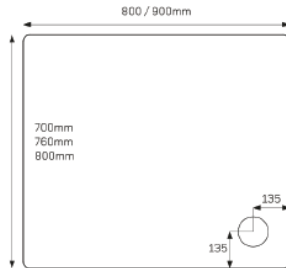

JTFUSION™ Rectangle with concealed waste

JTFUSION™ Square

- ③ 700x700mm ■●
- ③ 760x760mm ■●
- ③ 800x800mm ■●
- ③ 900x900mm ■●
- ④ 1000x1000mm

JTFUSION™ Rectangle

- ③ 800x700mm ■●
- ③ 900x700mm ■●
- ③ 900x760mm ■●
- ③ 900x800mm ■●

JTFUSION™ Rectangle

- ④ 1200x700mm
- ④ 1200x760mm ■●
- ④ 1200x800mm ■●
- ④ 1200x900mm ■●
- ④ 1300x800mm

JTFUSION™ Rectangle

- ③ 1000x700mm ■●
- ③ 1000x760mm
- ③ 1000x800mm ■●
- ③ 1000x900mm ■●

JTFUSION™ Rectangle

JTFUSION™
Rectangle

- 4 1700x700mm
- 4 1700x760mm
- 4 1700x800mm
- 4 1700x900mm ■■

JTFUSION™
Quadrant

- 1 800x800mm ■■
- 1 900x900mm ■■
- 1 1000x1000mm

JTFUSION™
Offset Quadrant

- 2 900x760mm
- 2 1000x800mm
- 2 1200x800mm
- 2 1200x900mm

JTFUSION™
Leg Cross Section

JTFUSION™
Leg Detail

- 45mm High
- Internal Depth 10-25mm
- Shoulder Width 52mm
- Leg Adjustment 87-140mm