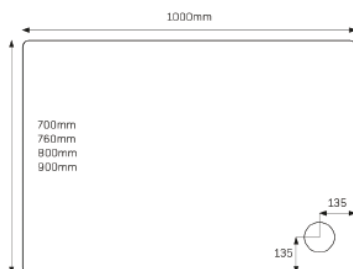

JTFUSION™ Rectangle with concealed waste

JTFUSION™ Square

- ③ 700x700mm ■●
- ③ 760x760mm ■●
- ③ 800x800mm ■●
- ③ 900x900mm ■●
- ④ 1000x1000mm

JTFUSION™ Rectangle

- ③ 800x700mm ■●
- ③ 900x700mm ■●
- ③ 900x760mm ■●
- ③ 900x800mm ■●

JTFUSION™ Rectangle

- ④ 1200x700mm
- ④ 1200x760mm ■●
- ④ 1200x800mm ■●
- ④ 1200x900mm ■●
- ④ 1300x800mm

JTFUSION™ Rectangle

- ③ 1000x700mm ■●
- ③ 1000x760mm
- ③ 1000x800mm ■●
- ③ 1000x900mm ■●

JTFUSION™ Rectangle

JTFUSION™
Rectangle

- 4 1700x700mm
- 4 1700x760mm
- 4 1700x800mm
- 4 1700x900mm ■■

JTFUSION™
Quadrant

- 1 800x800mm ■■
- 1 900x900mm ■■
- 1 1000x1000mm

JTFUSION™
Offset Quadrant

- 2 900x760mm
- 2 1000x800mm
- 2 1200x800mm
- 2 1200x900mm

JTFUSION™
Leg Cross Section

JTFUSION™
Leg Detail

- 45mm High
- Internal Depth 10-25mm
- Shoulder Width 52mm
- Leg Adjustment 87-140mm