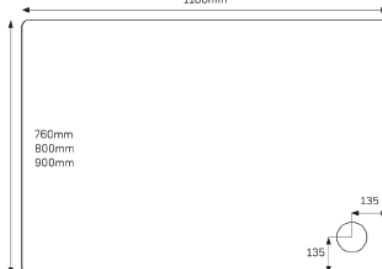

JTFUSION™ Rectangle

- ③ 1100x760mm
- ③ 1100x800mm
- ③ 1100x900mm

JTFUSION™ Key

- Available with Upstands
- Available with Concealed Waste and Concealed Waste with Upstands

JTFUSION™ Riser Kits

Available for all trays

- ① 1000mm Quad
- ② 1200mm Offset Quad
- ③ 1200x900mm
- ④ 1700x1000mm