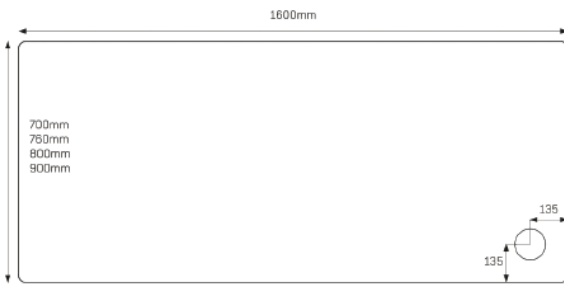

- ③ 1100x760mm
- ③ 1100x800mm
- ③ 1100x900mm

JTFUSION™ Key

- Available with Upstands
- Available with Concealed Waste and Concealed Waste with Upstands

JTFUSION™ Riser Kits

Available for all trays

- ① 1000mm Quad
- ② 1200mm Offset Quad
- ③ 1200x900mm
- ④ 1700x1000mm

JTFUSION™
Rectangle

- 4 1400x700mm
- 4 1400x800mm ■■
- 4 1400x900mm ■■

JTFUSION™
Rectangle

- 4 1500x700mm ■■
- 4 1500x760mm
- 4 1500x800mm
- 4 1500x900mm ■■

JTFUSION™
Rectangle

- 4 1600x700mm ■■
- 4 1600x760mm
- 4 1600x800mm ■■
- 4 1600x900mm ■■

JTFUSION™
Rectangle

- 4 1700x700mm
- 4 1700x760mm
- 4 1700x800mm
- 4 1700x900mm ■■

JTFUSION™
Quadrant

- 1 800x800mm ■■
- 1 900x900mm ■■
- 1 1000x1000mm

JTFUSION™
Offset Quadrant

- 2 900x760mm
- 2 1000x800mm
- 2 1200x800mm
- 2 1200x900mm

JTFUSION™
Leg Cross Section

JTFUSION™
Leg Detail

- 45mm High
- Internal Depth 10-25mm
- Shoulder Width 52mm
- Leg Adjustment 87-140mm