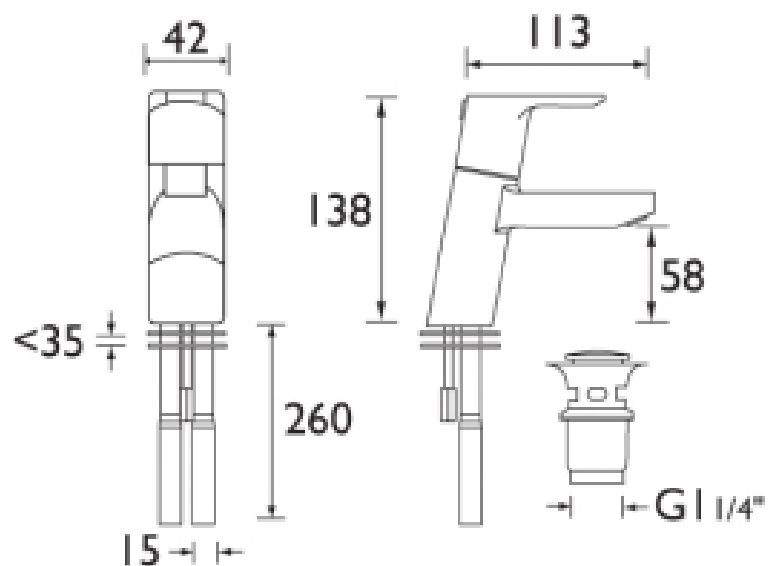

PISA BASIN MIXER CHROME WITH CLICKER WASTE

Product Specification

Product Code:	PS BAS C
Finish:	Chrome plated
Product Type:	Contemporary
Construction:	Body is of brass construction and designed to conform to BS EN 200
Cartridge Type:	40mm cartridge
Supply:	Suitable for all plumbing systems
Inlet Connections:	2 x M10 x 15mm copper tails
Outlet Connection:	Rectangular flow straightener
Water Pressure:	Min 0.2bar / Max 7.0bar