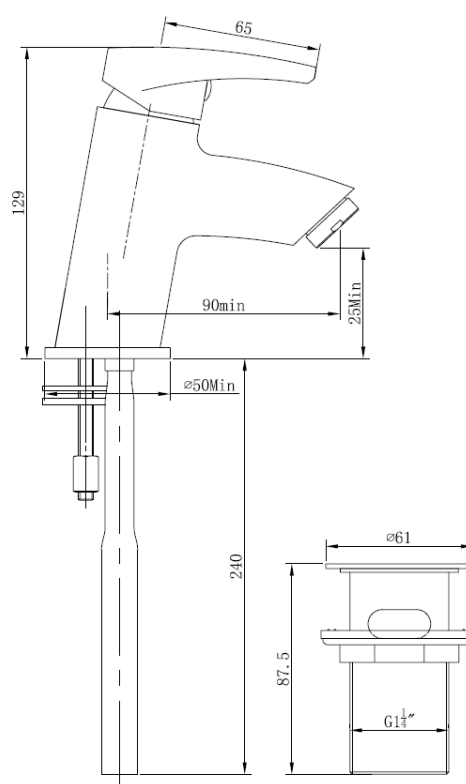

TECHNICAL DATA SHEET

BRISTAN

ORTA BASIN MIXER CHROME

Product Specification

Product Code:	OR BAS C
Finish:	Chrome
Product Type:	Contemporary
Construction:	Body is of brass construction and designed to conform to BS EN 200
Valve Type:	35mm Cartridge with distributor
Supply:	suitable for all plumbing systems
Inlet Connections:	2 x M10 15mm copper tails
Outlet Connection:	M24 Flow straightener
Water Pressure:	Min 0.2bar Max 10.0bar