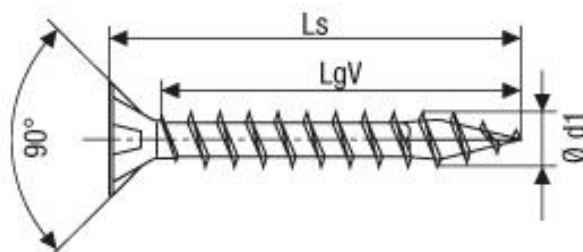

## Flat countersunk head, Cross recess Z

With SPAX MULTI Head and SPAX 4CUT point, hardened, synthetic coating

Zinc yellow passivated A2L

Dimensions [mm]

Packaging units

Thread-Ø d1	Length total Ls	Length full thread LgV	Bit size cross recess, type Z	in a SPAX BOX	Master carton [pieces]	Pallet	SPAX No.
----------------	-----------------------	------------------------------	--	------------------	------------------------------	--------	-------------

**2,0\***

*Standard package*

10	8,0	1	1.000	10.000	1.120.000	1081020200105
12	11,0	1	1.000	10.000	1.120.000	1081020200125
16	15,0	1	1.000	10.000	1.120.000	1081020200165

**Z1**

Dimensions [mm]

Packaging units