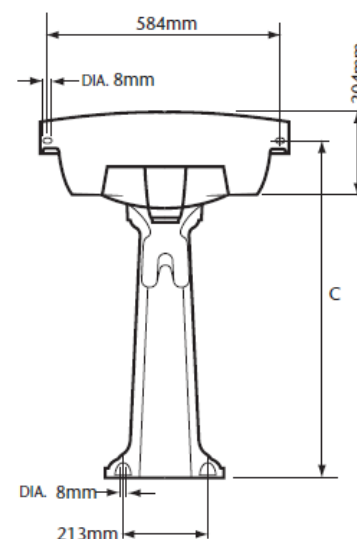

TECHNICAL DATASHEET

Dorchester Standard Basin & Pedestal

DIMENSIONS

MAX TAP
FLANGE DIA.
60mm

TAP PUNCHING:
DIA. 33mm-38mm
CENTRE DIA. 31mm-38mm

	A	B	C
Pedestal PDW09	890mm	838mm	825mm
Tall Pedestal PDW10	942mm	890mm	877mm