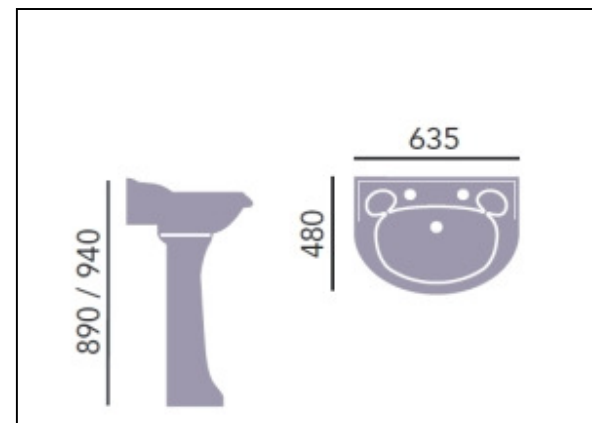

TECHNICAL DATASHEET

HERITAGE[®]
BATHROOMS

Dorchester Standard Basin & Pedestal

Product Specification

Product Code:	PDW051 (1TH), PDW05 (2TH), PDW053 (3TH) PDW09 (Pedestal), PDW10 (Tall Pedestal)
Finish:	White
Product Type:	Traditional
Construction:	Vitreous China

© Heritage Bathrooms 2010

Additional Information

- 25 Year Guarantee
- Vitreous China Manufactured to : BSEN31:1999
BS1188:1974
BS3402:1969
- 1, 2 or 3 Taphole options available
- Only available in white

TECHNICAL DATASHEET

Dorchester Standard Basin & Pedestal

DIMENSIONS

MAX TAP
FLANGE DIA.
60mm

TAP PUNCHING:
DIA. 33mm-38mm
CENTRE DIA. 31mm-38mm

	A	B	C
Pedestal PDW09	890mm	838mm	825mm
Tall Pedestal PDW10	942mm	890mm	877mm