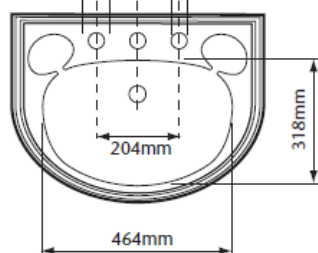

TECHNICAL DATASHEET

Dorchester Standard Basin & Pedestal

DIMENSIONS

MAX TAP
FLANGE DIA.
60mm

TAP PUNCHING:
DIA. 33mm-38mm
CENTRE DIA. 31mm-38mm

	A	B	C
Pedestal PDW09	890mm	838mm	825mm
Tall Pedestal PDW10	942mm	890mm	877mm