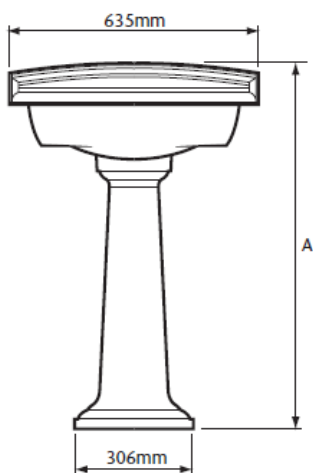

TECHNICAL DATASHEET

Dorchester Standard Basin & Pedestal

DIMENSIONS

MAX TAP
FLANGE DIA.
60mm

TAP PUNCHING:
DIA. 33mm-38mm
CENTRE DIA. 31mm-38mm

	A	B	C
Pedestal PDW09	890mm	838mm	825mm
Tall Pedestal PDW10	942mm	890mm	877mm