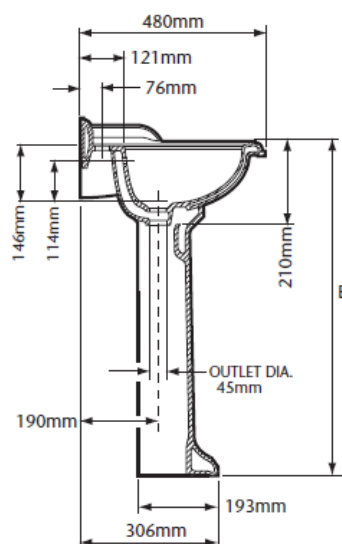

TECHNICAL DATASHEET

Dorchester Standard Basin & Pedestal

DIMENSIONS

MAX TAP
FLANGE DIA.
60mm

TAP PUNCHING:
DIA. 33mm-38mm
CENTRE DIA. 31mm-38mm

	A	B	C
Pedestal PDW09	890mm	838mm	825mm
Tall Pedestal PDW10	942mm	890mm	877mm