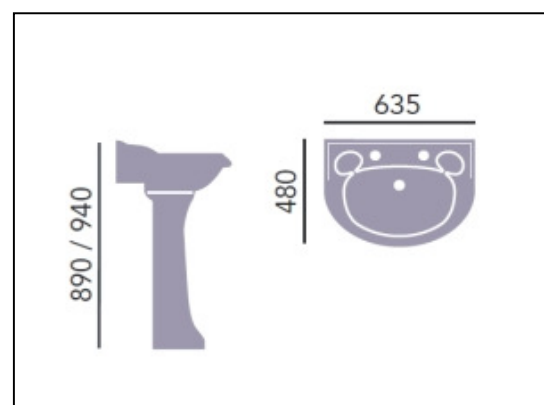

TECHNICAL DATASHEET

Dorchester Medium Basin & Pedestal

© Heritage Bathrooms 2010

Product Specification

Product Code:	PDW061 (1TH), PDW06 (2TH), PDW063 (3TH) PDW09 (Pedestal), PDW10 (Tall Pedestal)
Finishes:	White
Product Type:	Contemporary
Construction:	Vitreous China

Additional Information

- 25 Year Guarantee
- Vitreous China Manufactured to : BSEN31:1999

BS1188:1974

BS3402:1969

- Available in white only
- 1,2 or 3 Taphole options

Technical Advice: For further information please call 0844 701 8503 or email technical@heritagebathrooms.com.
Guarantee: 25 years covering manufacturing faults.

TECHNICAL DATASHEET

Dorchester Medium Basin & Pedestal

DIMENSIONS

MAX TAP
FLANGE DIA.
63mm

TAP PUNCHING:
DIA. 33mm-38mm
CENTRE DIA. 31mm-38mm

	A	B	C
Pedestal PDW09	890mm	826mm	699mm
Tall Pedestal PDW10	942mm	867mm	751mm