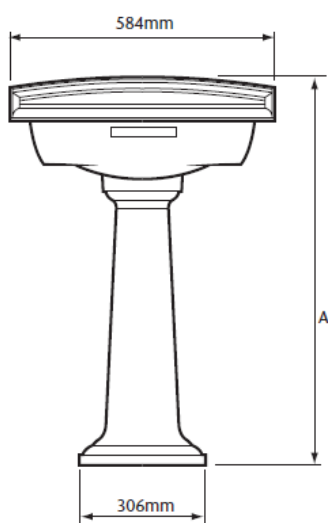

TECHNICAL DATASHEET

Dorchester Medium Basin & Pedestal

DIMENSIONS

MAX TAP
FLANGE DIA.
63mm

TAP PUNCHING:
DIA. 33mm-38mm
CENTRE DIA. 31mm-38mm

	A	B	C
Pedestal PDW09	890mm	826mm	699mm
Tall Pedestal PDW10	942mm	867mm	751mm