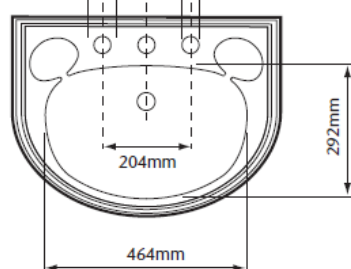

TECHNICAL DATASHEET

Dorchester Medium Basin & Pedestal

DIMENSIONS

MAX TAP
FLANGE DIA.
63mm

TAP PUNCHING:
DIA. 33mm-38mm
CENTRE DIA. 31mm-38mm

	A	B	C
Pedestal PDW09	890mm	826mm	699mm
Tall Pedestal PDW10	942mm	867mm	751mm