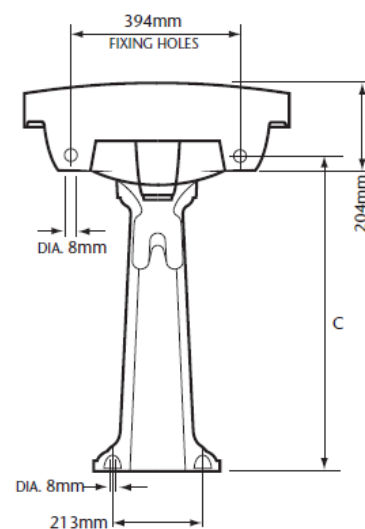

TECHNICAL DATASHEET

Dorchester Medium Basin & Pedestal

DIMENSIONS

MAX TAP
FLANGE DIA.
63mm

TAP PUNCHING:
DIA. 33mm-38mm
CENTRE DIA. 31mm-38mm

	A	B	C
Pedestal PDW09	890mm	826mm	699mm
Tall Pedestal PDW10	942mm	867mm	751mm