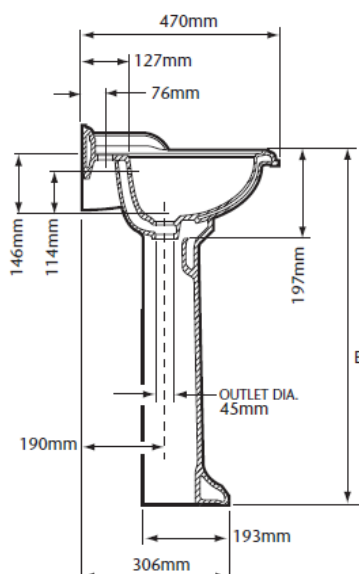

TECHNICAL DATASHEET

Dorchester Medium Basin & Pedestal

DIMENSIONS

MAX TAP
FLANGE DIA.
63mm

TAP PUNCHING:
DIA. 33mm-38mm
CENTRE DIA. 31mm-38mm

	A	B	C
Pedestal PDW09	890mm	826mm	699mm
Tall Pedestal PDW10	942mm	867mm	751mm