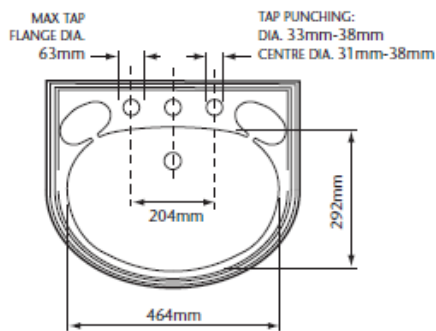

TECHNICAL DATASHEET

HERITAGE[®]
BATHROOMS

Dorchester Medium Semi-Recessed Basin

Product Specification

| | |
|--------------------------------|---|
| Product Code: | PDW361 (1TH), PDW36 (2TH), PDW363 (3TH) |
| Finishes: | White |
| Product Type: | Traditional |
| Construction: | Vitreous China |
| Dimensions for Fitting: | Width: 584mm Depth: 470mm |

TECHNICAL DATASHEET

Dorchester Medium Semi-Recessed Basin

DIMENSIONS

| Used in conjunction with: | A | B | C |
|-----------------------------|-------|-------|-------|
| Compact 700 Vanity Unit | 969mm | 905mm | 785mm |
| Stand Alone 900 Vanity Unit | 959mm | 895mm | 775mm |