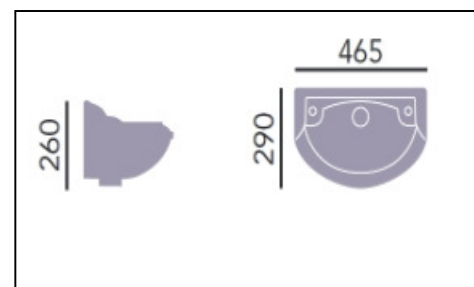

Technical Advice: Guarantee:

For further information please call 0844 701 8503 or email technical@heritagebathrooms.com.
25 years covering manufacturing faults.

Heritage Bathrooms, Unit 6, Albert Road, St. Philips Central, Bristol, BS2 0XJ
Telephone: 0844 701 8501 Facsimile: 0844 701 8502
Web Site: www.heritagebathrooms.com Email: technical@heritagebathrooms.com

delivery to showroom

25
YEAR
GUARANTEE

D2

The information contained on this page was correct at date of issue. Fitting dimensions are provided as a guide only. Some variation may occur due to manufacturing tolerances. Heritage Bathrooms pursues a policy of continuing improvement in design and performance of its products and so reserves the right to change specifications without prior notice.