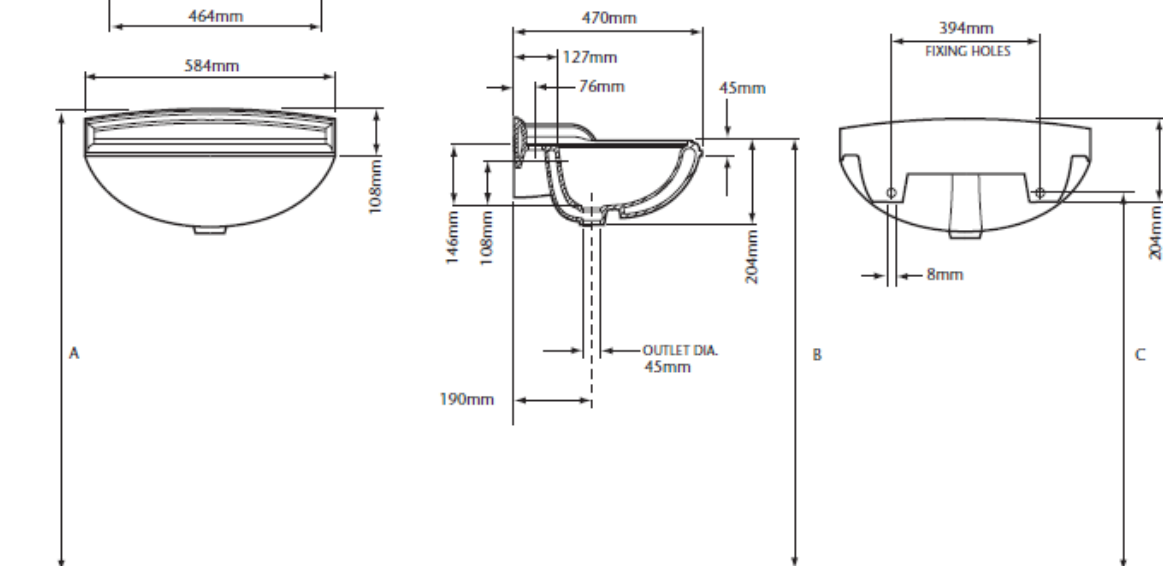

TECHNICAL DATASHEET

HERITAGE[®]
BATHROOMS

Dorchester Medium Semi-Recessed Basin

Product Specification

| | |
|--------------------------------|---|
| Product Code: | PDW361 (1TH), PDW36 (2TH), PDW363 (3TH) |
| Finishes: | White |
| Product Type: | Traditional |
| Construction: | Vitreous China |
| Dimensions for Fitting: | Width: 584mm Depth: 470mm |

TECHNICAL DATASHEET

Dorchester Medium Semi-Recessed Basin

DIMENSIONS

| Used in conjunction with: | A | B | C |
|-----------------------------|-------|-------|-------|
| Compact 700 Vanity Unit | 969mm | 905mm | 785mm |
| Stand Alone 900 Vanity Unit | 959mm | 895mm | 775mm |