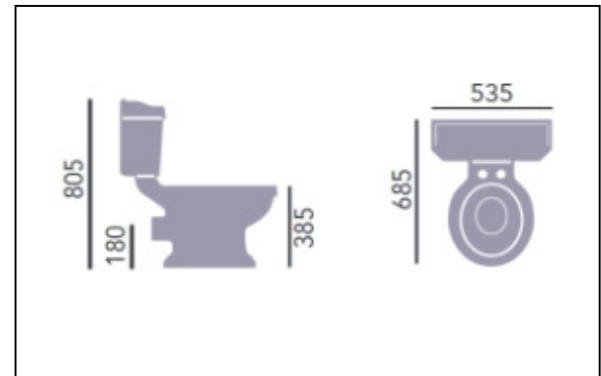

Technical Advice: For further information please call 0844 701 8503 or email technical@heritagebathrooms.com.
Guarantee: 25 years covering manufacturing faults.

Heritage Bathrooms, Unit 6, Albert Road, St. Philips Central, Bristol, BS2 0XJ
Telephone: 0844 701 8501 Facsimile: 0844 701 8502
Web Site: www.heritagebathrooms.com Email: technical@heritagebathrooms.com

delivery to showroom

25
YEAR
GUARANTEE

D2

The information contained on this page was correct at date of issue. Fitting dimensions are provided as a guide only. Some variation may occur due to manufacturing tolerances. Heritage Bathrooms pursues a policy of continuing improvement in design and performance of its products and so reserves the right to change specifications without prior notice.