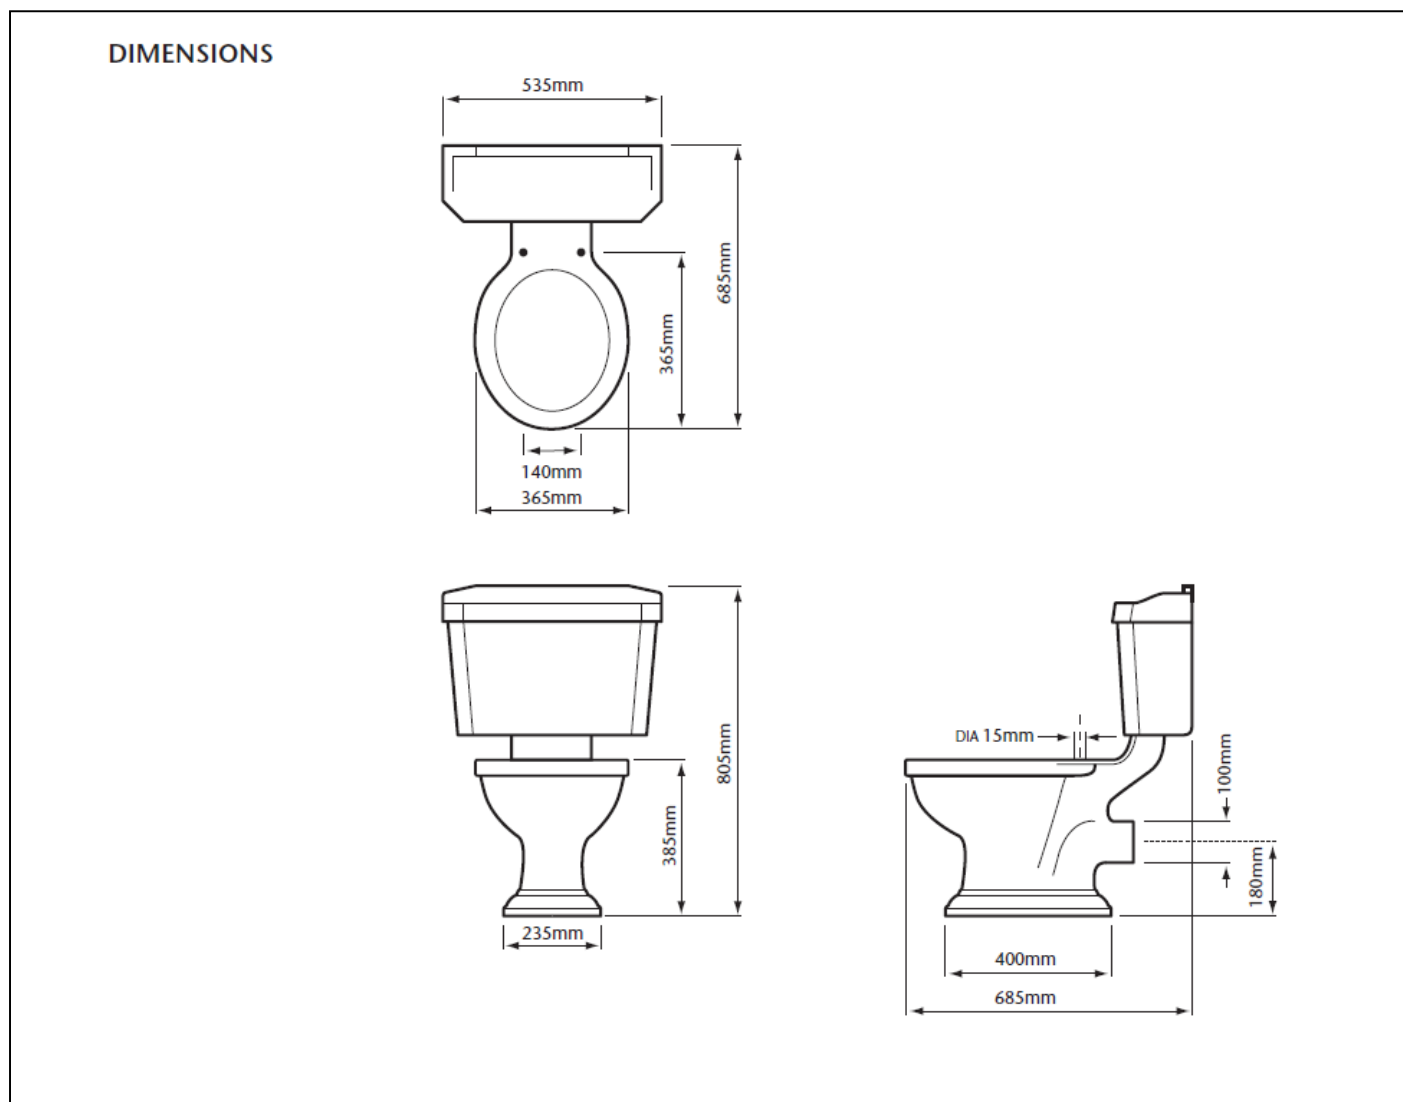

TECHNICAL DATASHEET

Granley Close-Coupled WC & Cistern

Technical Advice:
Guarantee:

For further information please call 0844 701 8503 or email technical@heritagebathrooms.com.
25 years covering manufacturing faults.

Heritage Bathrooms, Unit 6, Albert Road, St. Philips Central, Bristol, BS2 0XJ
Telephone: 0844 701 8501 Facsimile: 0844 701 8502
Web Site: www.heritagebathrooms.com Email: technical@heritagebathrooms.com

delivery to showroom

25
YEAR
GUARANTEE

D2

The information contained on this page was correct at date of issue. Fitting dimensions are provided as a guide only. Some variation may occur due to manufacturing tolerances. Heritage Bathrooms pursues a policy of continuing improvement in design and performance of its products and so reserves the right to change specifications without prior notice.