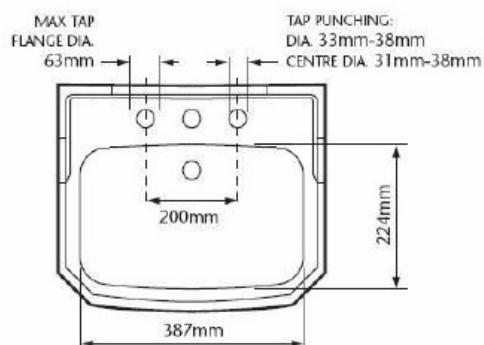

TECHNICAL DATASHEET

Granley Cloakroom Basin & Pedestal

DIMENSIONS

	A	B	C
Pedestal PGRW09	857mm	801mm	702mm
Tall Pedestal PGRW10	930mm	897mm	771mm

Technical Advice:
Guarantee:

For further information please call 0844 701 8503 or email technical@heritagebathrooms.com.
25 years covering manufacturing faults.