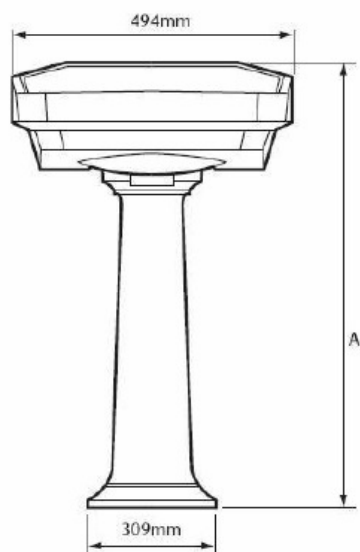

TECHNICAL DATASHEET

HERITAGE[®]
BATHROOMS

Granley Cloakroom Basin & Pedestal

Product Specification

Product Code:	PGRW071 (1TH), PGRW07 (2TH), PGRW09 (Pedestal) PGRW10 (Tall Pedestal)
Finishes:	White
Product Type:	Traditional
Construction:	Vitreous China

TECHNICAL DATASHEET

Granley Cloakroom Basin & Pedestal

DIMENSIONS

	A	B	C
Pedestal PGRW09	857mm	801mm	702mm
Tall Pedestal PGRW10	930mm	897mm	771mm

Technical Advice:
Guarantee:

For further information please call 0844 701 8503 or email technical@heritagebathrooms.com.
25 years covering manufacturing faults.