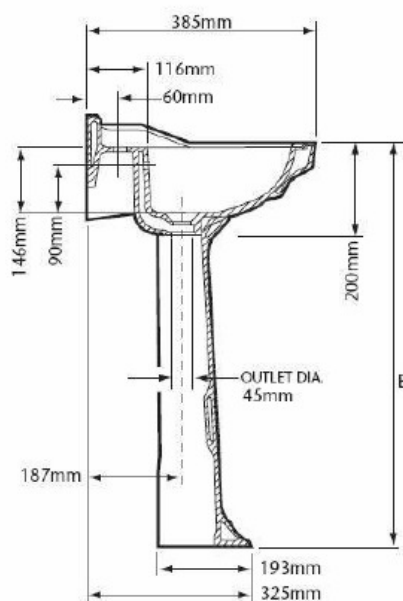

TECHNICAL DATASHEET

HERITAGE[®]
BATHROOMS

Granley Cloakroom Basin & Pedestal

Product Specification

Product Code:	PGRW071 (1TH), PGRW07 (2TH), PGRW09 (Pedestal) PGRW10 (Tall Pedestal)
Finishes:	White
Product Type:	Traditional
Construction:	Vitreous China

delivery to showroom

25
YEAR
GUARANTEE D2

The information contained on this page was correct at date of issue. Fitting dimensions are provided as a guide only. Some variation may occur due to manufacturing tolerances. Heritage Bathrooms pursues a policy of continuing improvement in design and performance of its products and so reserves the right to change specifications without prior notice.

TECHNICAL DATASHEET

Granley Cloakroom Basin & Pedestal

DIMENSIONS

	A	B	C
Pedestal PGRW09	857mm	801mm	702mm
Tall Pedestal PGRW10	930mm	897mm	771mm

Technical Advice:
Guarantee:

For further information please call 0844 701 8503 or email technical@heritagebathrooms.com.
25 years covering manufacturing faults.