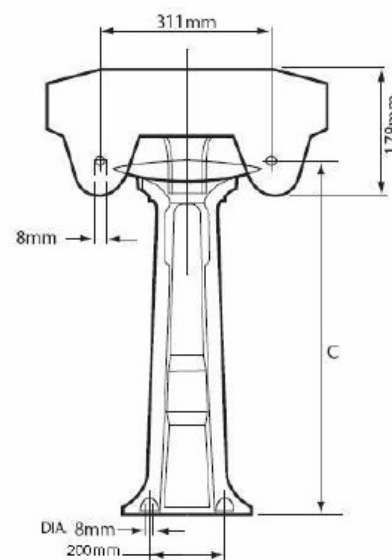

TECHNICAL DATASHEET

HERITAGE[®]
BATHROOMS

Granley Cloakroom Basin & Pedestal

Product Specification

Product Code:	PGRW071 (1TH), PGRW07 (2TH), PGRW09 (Pedestal) PGRW10 (Tall Pedestal)
Finishes:	White
Product Type:	Traditional
Construction:	Vitreous China

TECHNICAL DATASHEET

Granley Cloakroom Basin & Pedestal

DIMENSIONS

	A	B	C
Pedestal PGRW09	857mm	801mm	702mm
Tall Pedestal PGRW10	930mm	897mm	771mm

Technical Advice:
Guarantee:

For further information please call 0844 701 8503 or email technical@heritagebathrooms.com.
25 years covering manufacturing faults.