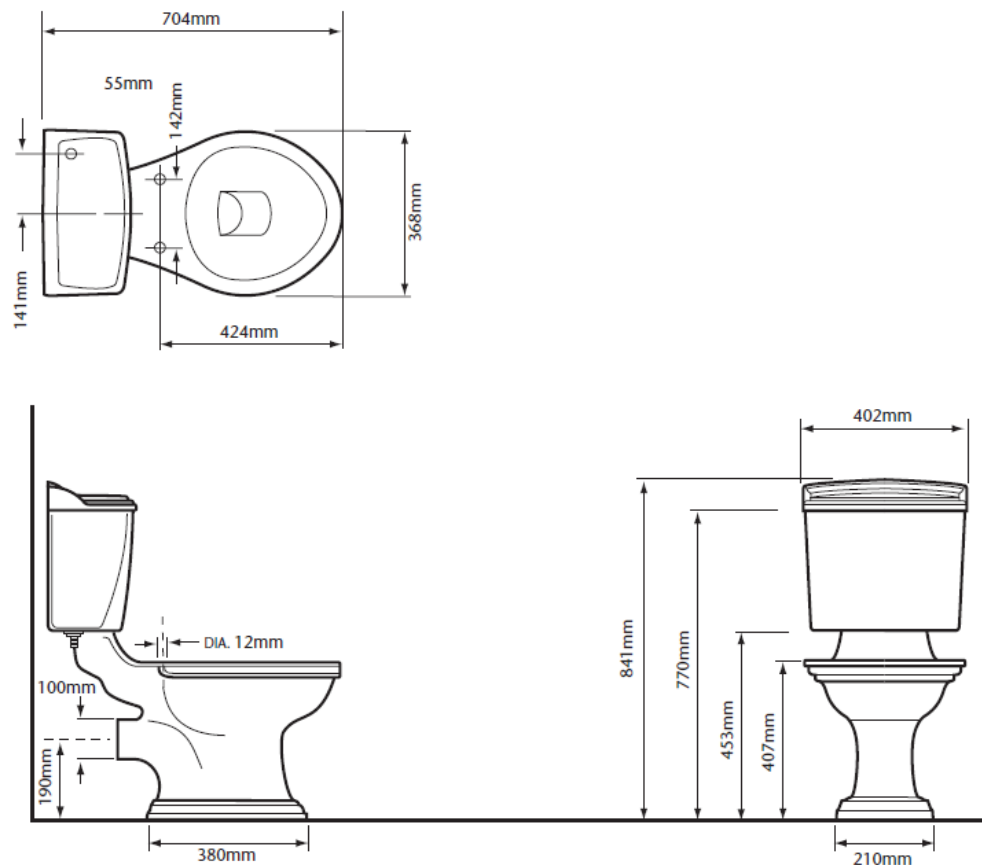

Dorchester Close-Coupled WC & Portrait Cistern

Product Specification

Product Code:	PDW00 (Pan), PDW02 (Cistern), PDWC00 (Comfort Pan)
Finishes:	White
Product Type:	Traditional
Construction:	Vitreous China

Additional Information

- Vitreous China Manufactured to : BSEN31:1999
BS1188:1974
BS3402:1969
- Engineer to flush fully on 6 Litres of water
- Dual flush push-button (Chrome)
- Compatible with Heritage WC seat

delivery to showroom

D3

Dorchester Close-Coupled WC & Portrait Cistern

DIMENSIONS

Technical Advice:
Guarantee:

For further information please call 0844 701 8503 or email technical@heritagebathrooms.com.
25 years covering manufacturing faults.