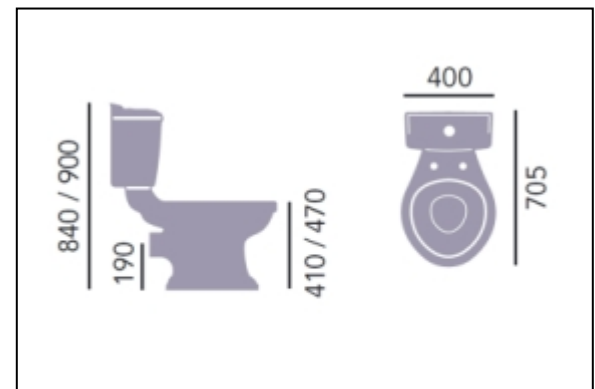

Technical Advice: For further information please call 0844 701 8503 or email technical@heritagebathrooms.com.
Guarantee: 25 years covering manufacturing faults.

Heritage Bathrooms, Unit 6, Albert Road, St. Philips Central, Bristol, BS2 0XJ
Telephone: 0844 701 8501 Facsimile: 0844 701 8502
Web Site: www.heritagebathrooms.com Email: technical@heritagebathrooms.com

delivery to showroom

D3